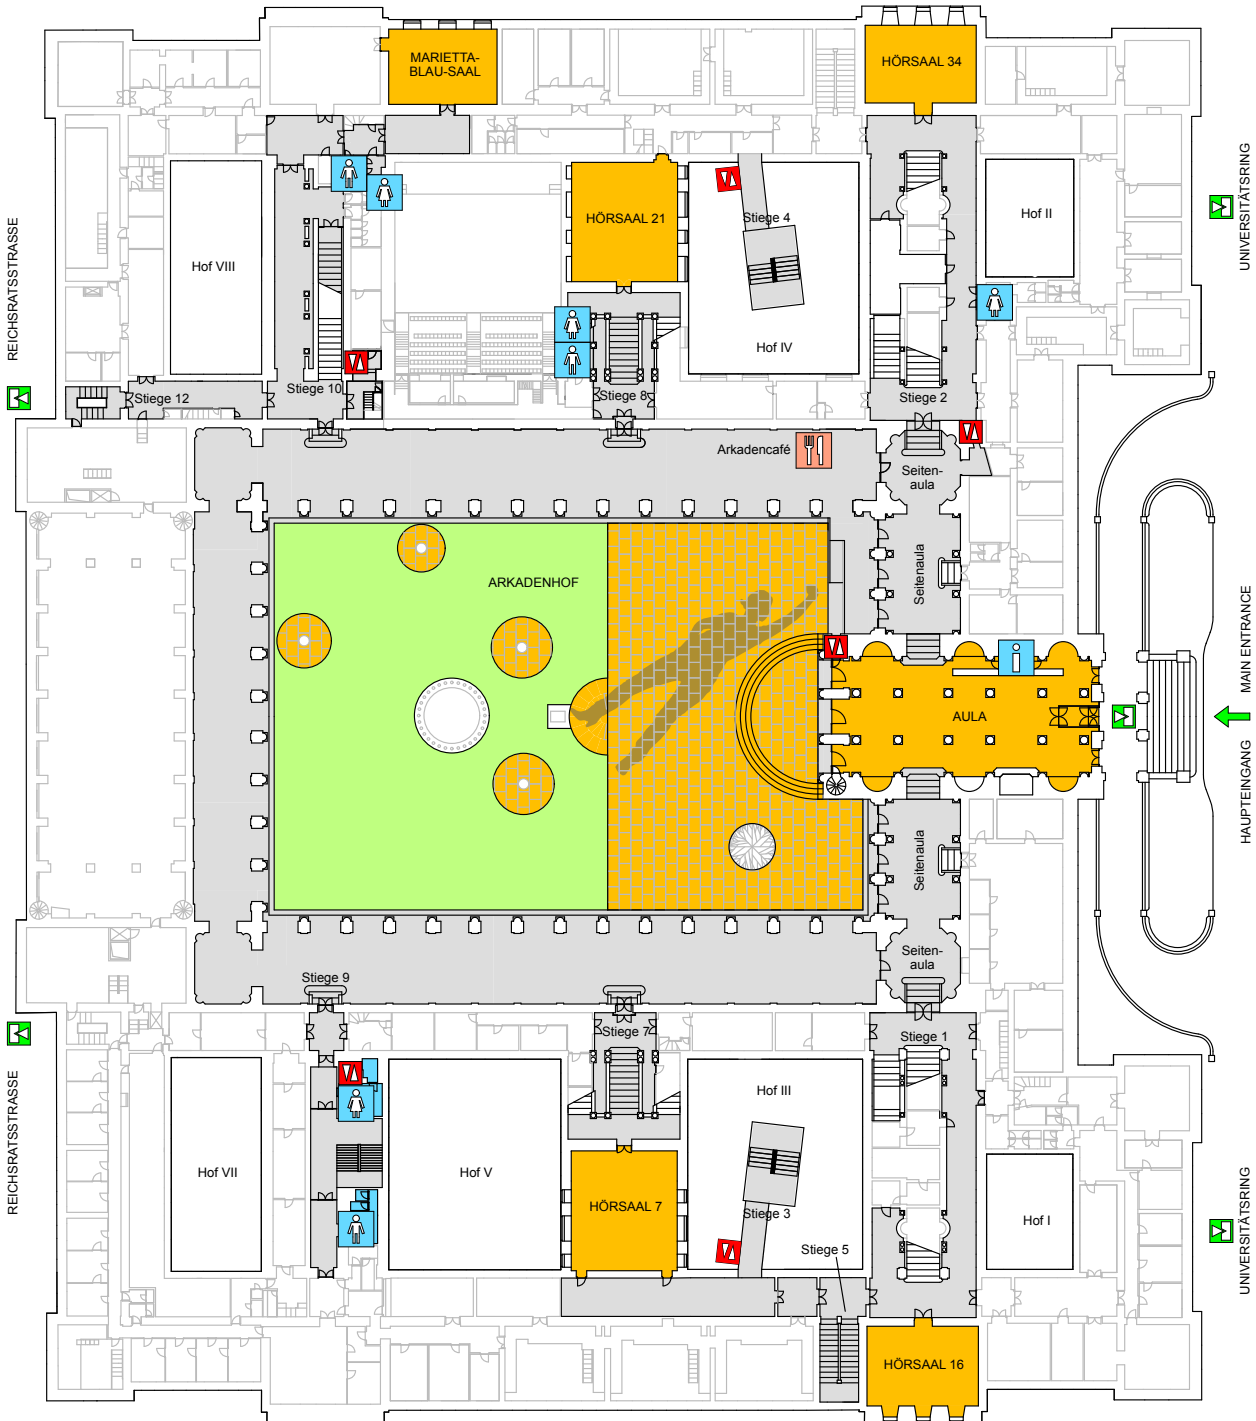

HAUPTGEBÄUDE

main building

Hochparterre / raised ground floor

universität
wien

0 10 20 30 m

- | | | | | | | |
|--------------------------------------|-------------------------------|---------------------------------|------------------------|----------------------------|-----------------------------|---------------------------------|
| Ausgang
Exit | Aufzug
Elevator | WC Damen
Ladies | WC Herren
Men | Behinderten-WC
Disabled | Portier
Information Desk | Bankomat
ATM/ Cash Dispenser |
| Veranstaltungsräume
Meeting Rooms | Supporträume
Support Areas | Gastronomie
Food & Beverages | Garderobe
Cloakroom | Gänge
Common Areas | | |